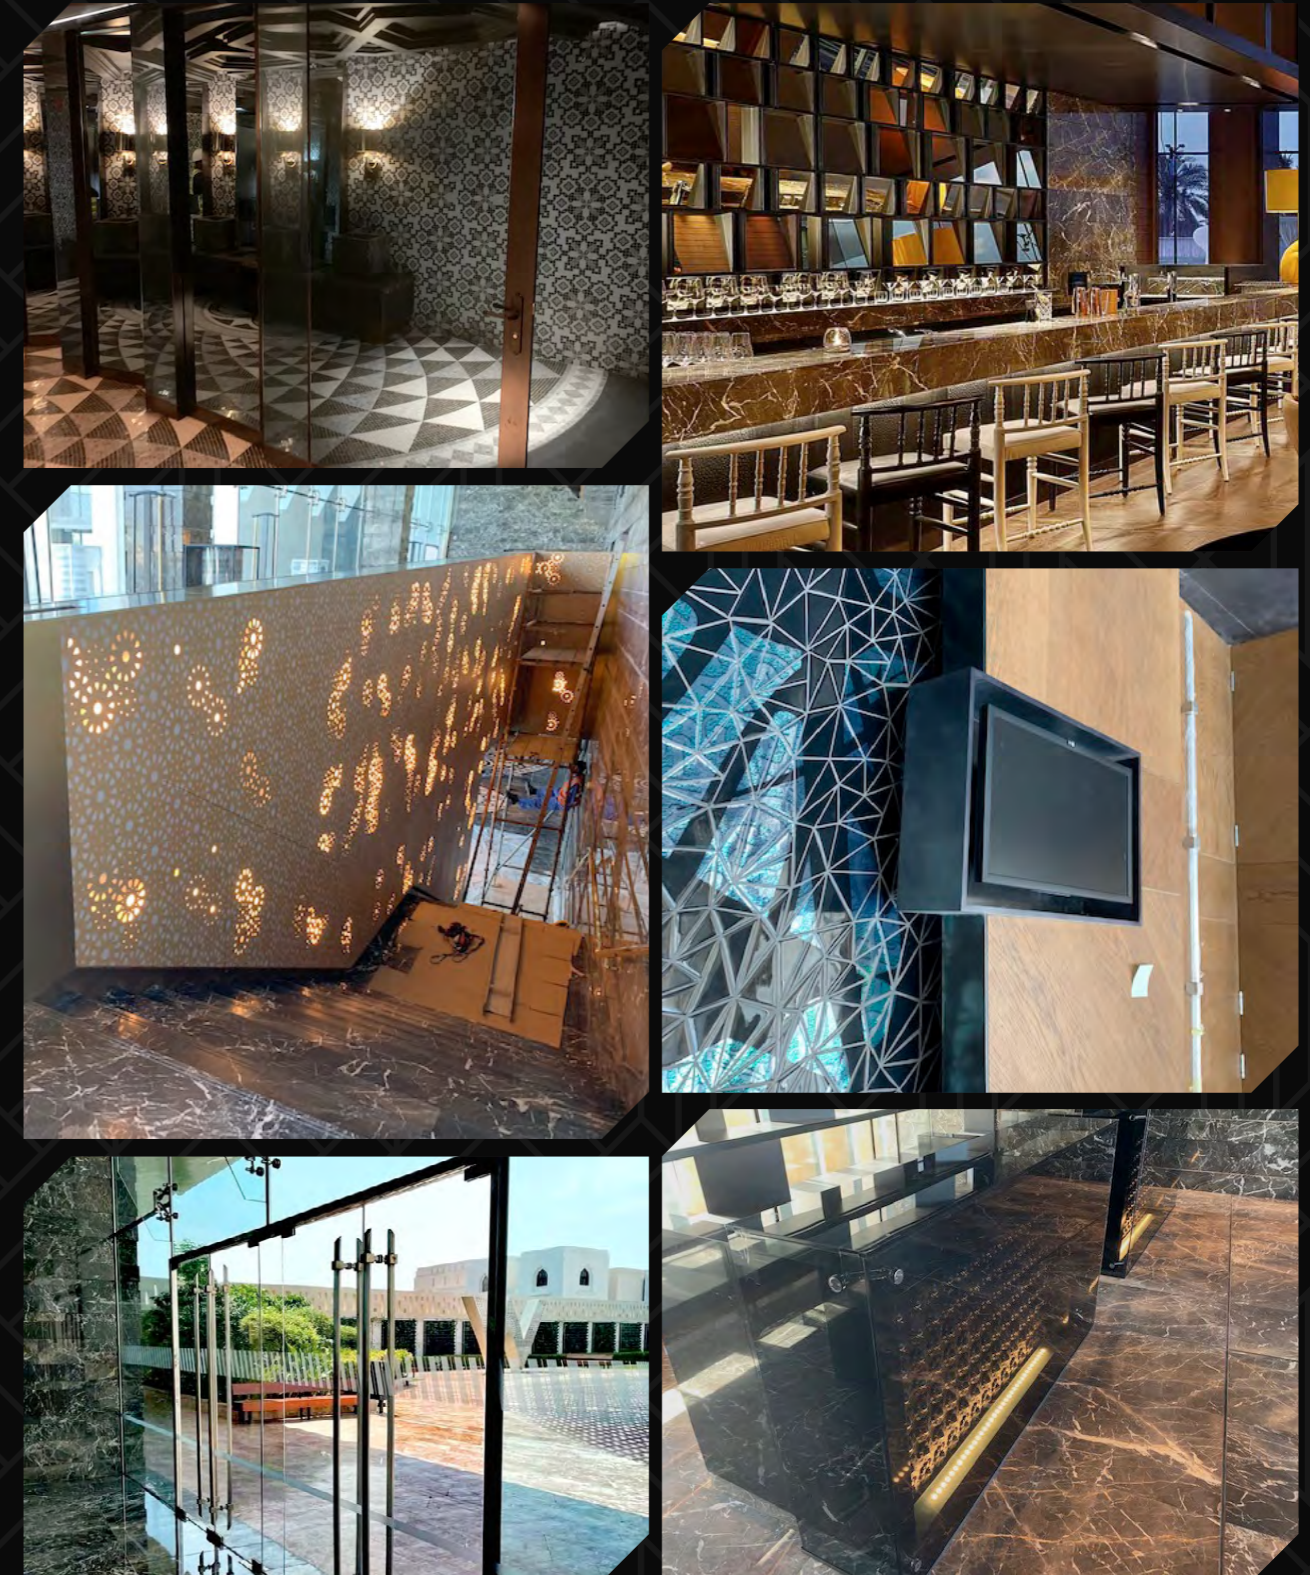

W Muscat Hotel | Muscat Year 2018 |

Our Scope

Installation of elegant mirrors in public bathrooms and the restaurant, along with steel TV frames, decorative steel wall screens, glass tables, doors, and custom furniture.