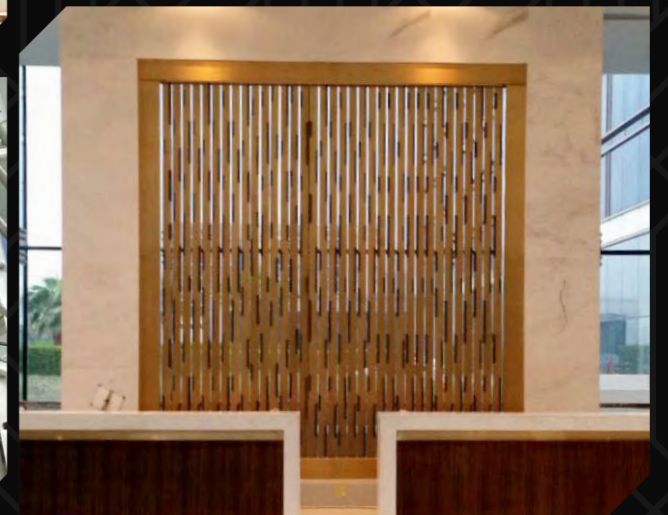

Our Scope

Fabrication and assembly of decorative frames for the hotel lobby, enhancing the space with an elegant and luxurious ambiance.