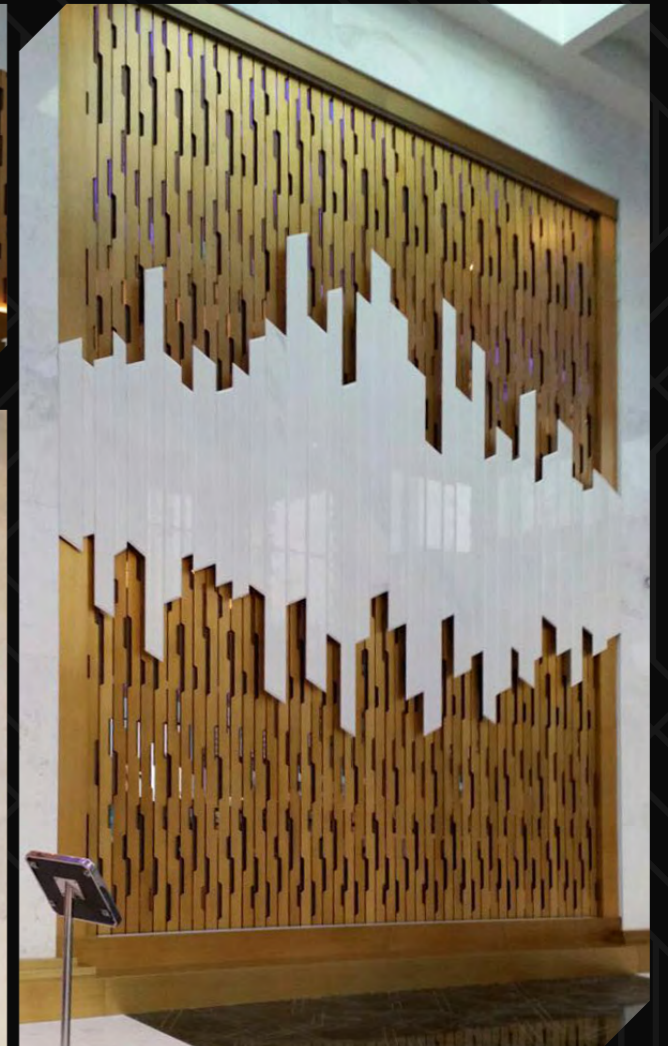

Our Scope

Fabrication and assembly of decorative frames for the hotel lobby, enhancing the space with an elegant and luxurious ambiance.